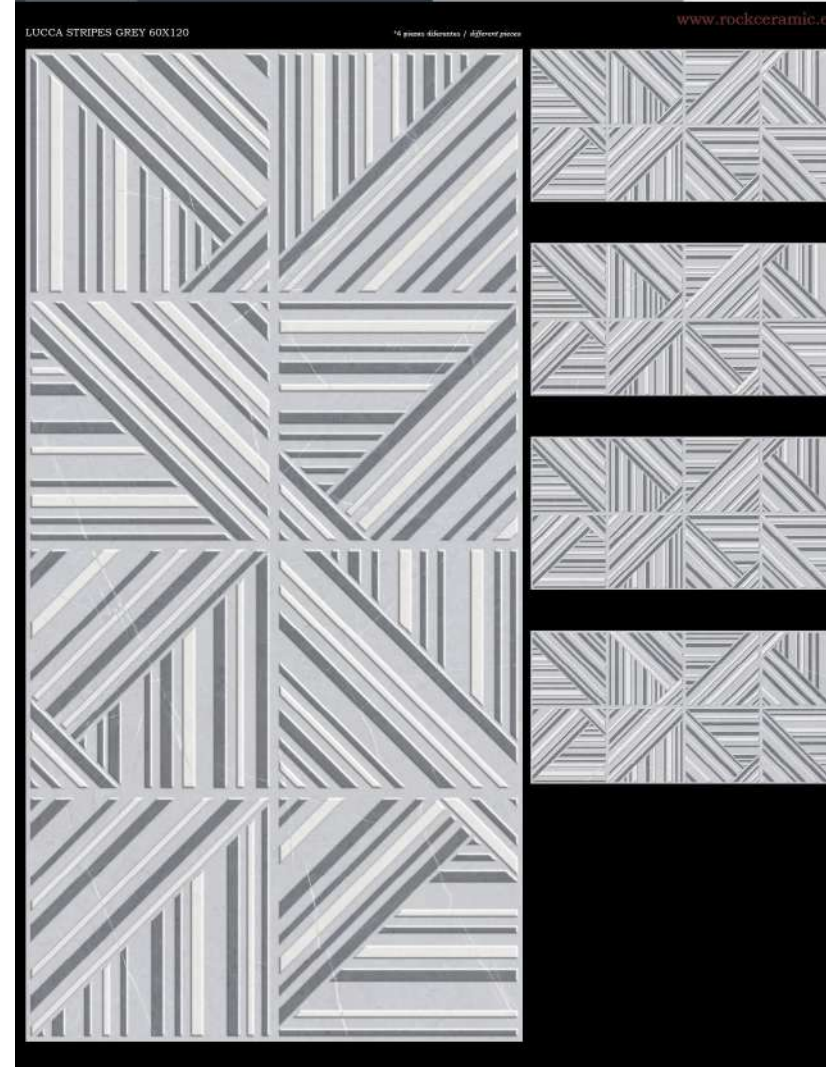

ESTANDAR MED. 1925x1005x13 **RC-595**
ESTANDAR GRANDE MED. 2400x1200x13 **RC-619**

LUCCA 60x120 PORCELÁNICO
Lucca Stripes Grey 1 pieza
Precio: 60€