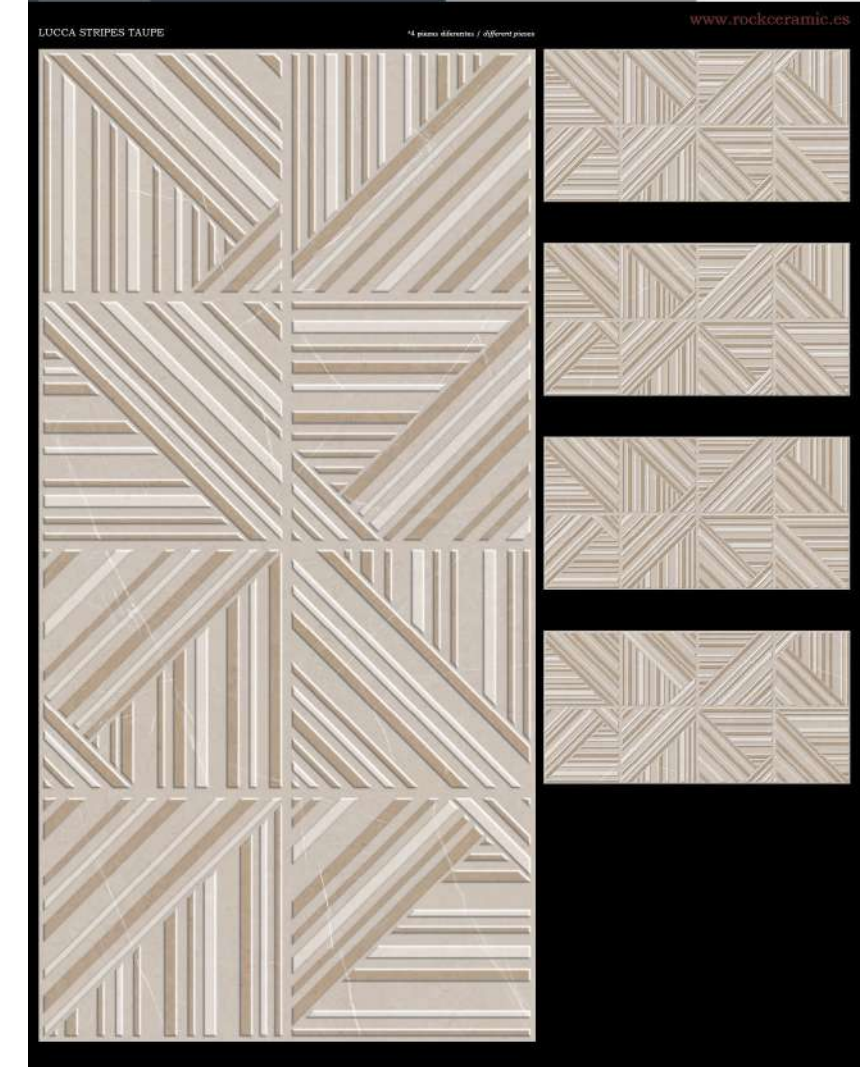

ESTANDAR MED. 1925x1005x13 **RC-596**
ESTANDAR GRANDE MED. 2400x1200x13 **RC-620**

LUCCA 60x120 PORCELÁNICO
Lucca Stripes Taupe 1 pieza
Precio: 60€