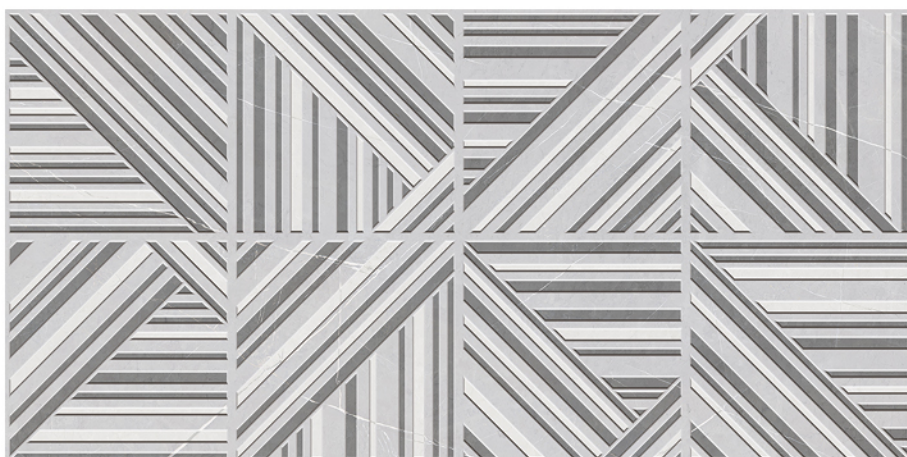

M82

LUCCA STRIPES-R  
TAUPE LUX DETAIL

LUCCA WHITE LUX 60X120

M33

LUCCA WHITE LUX DETAIL

LUCCA GREY LUX 60X120

M33

LUCCA GREY LUX DETAIL