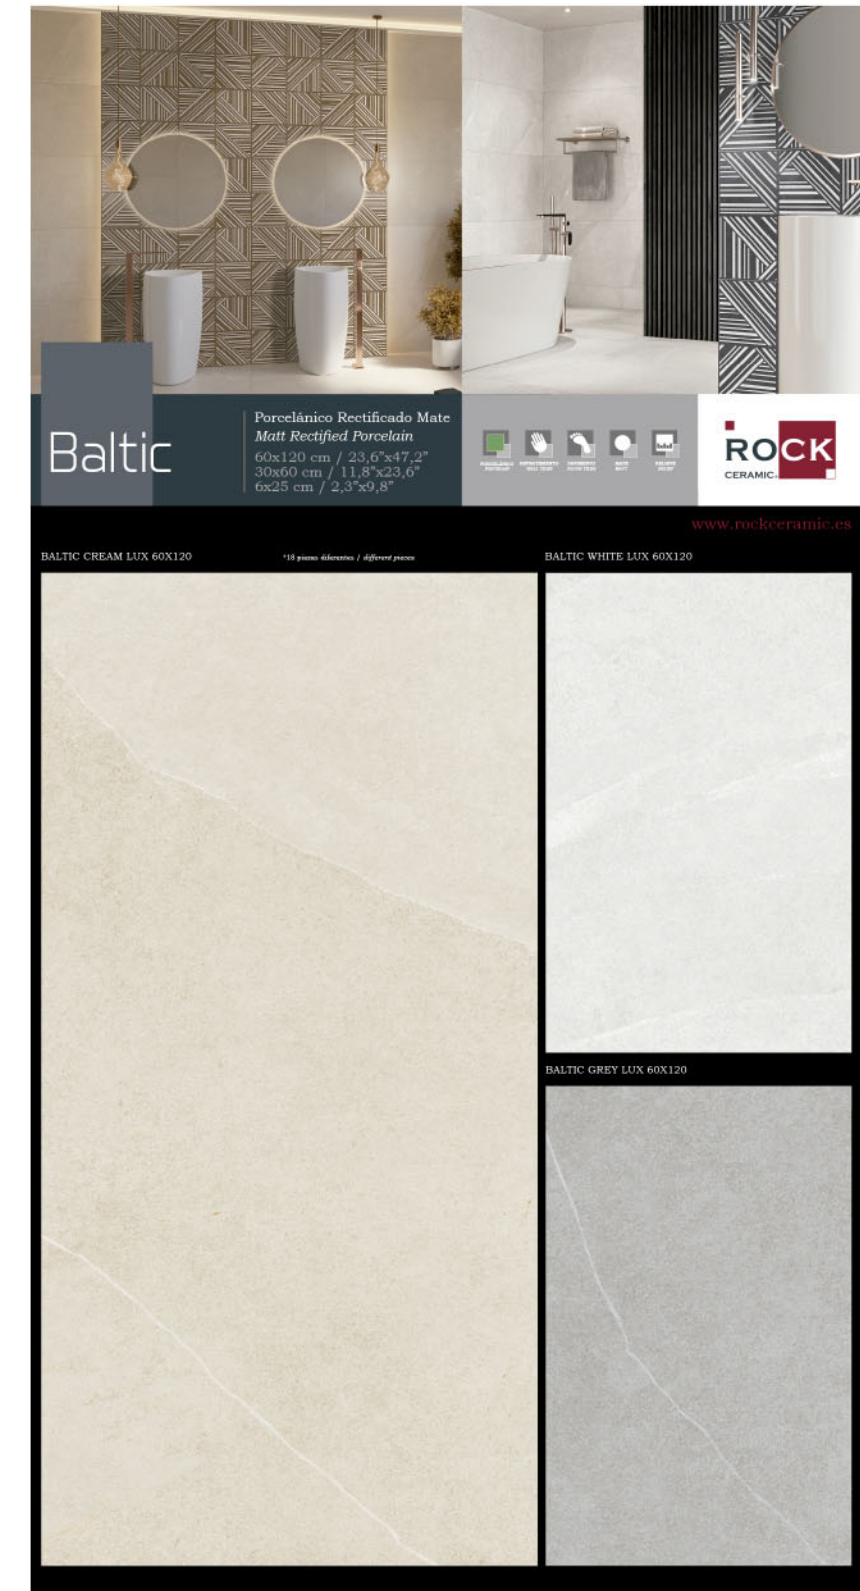

ESTANDAR MED.1925x1005x13

RC-665

BALTIC CREAM LUX RESUMEN SOLO BASES 60x120

Baltic Cream Lux 1 pieza
Baltic White Lux 1 pieza cortada a 37x58
Baltic Grey Lux 1 pieza cortada a 37x58
Precio: 60€