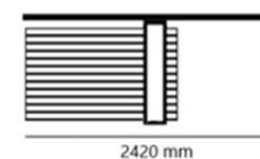

Aerial View

Side View

Package size (mm)

TUNEZ- DISPLAY RACK

Number of Thecnical Panels:	17
Thecnical Panel Size:	1925x1005 mm
Weight of wooden box and display stand:	600 kgs
Price (Taxes and Thecnical panels not included):	2.095,00 €