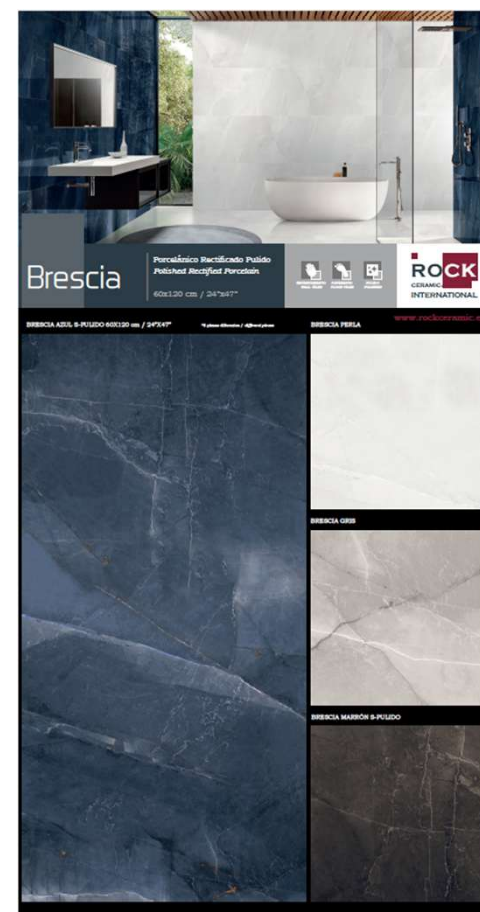

BRESCIA COLLECTION- TECHNICAL PANELS

Brescia Perla 60X120(1Pc), Brescia Gris Corte 37X37(1Pc), Brescia Azul Corte 37X37(1Pc) Brescia Marrón Corte 37X37(1Pc)
Weight: 41,55Kgs
Price: E35-69,27 €

Brescia Gris 60X120(1Pc), Brescia Perla Corte 37X37(1Pc), Brescia Azul Corte 37X37(1Pc) Brescia Marrón Corte 37X37(1Pc)
Weight: 41,55Kgs
Price: E10-60,00 €

RC-679 BRESCIA AZUL 60X120
1925x1005x13
Code: 036572

Brescia Azul 60X120(1Pc), Brescia Perla Corte 37X37(1Pc), Brescia Gris Corte 37X37(1Pc) Brescia Marrón Corte 37X37(1Pc)
Weight: 41,55Kgs
Price: E10-60,00 €

Brescia Marrón 60X120(1Pc), Brescia Perla Corte 37X37(1Pc), Brescia Gris Corte 37X37(1Pc) Brescia Azul Corte 37X37(1Pc)
Weight: 41,55Kgs
Price: E120-60,00 €