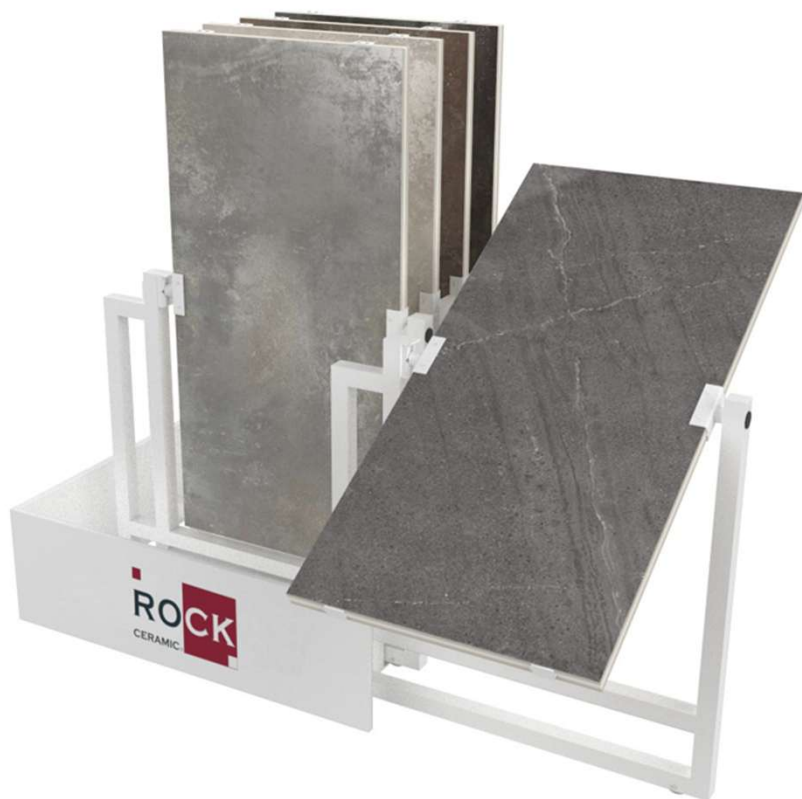

ROCKGIRO – CUNA DISPLAY RACK