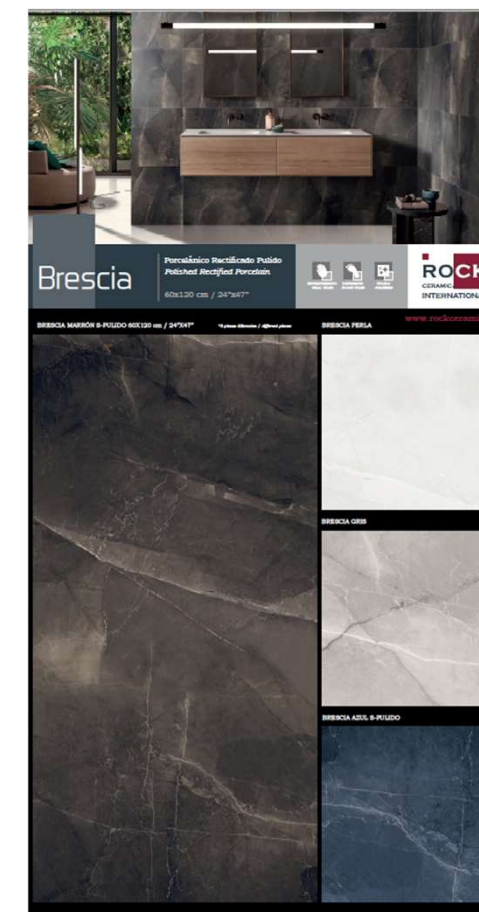

BRESCIA COLLECTION- TECHNICAL PANELS

Brescia Perla 60X120(1Pc), Brescia Gris Corte 37X37(1Pc), Brescia Azul Corte 37X37(1Pc) Brescia Marrón Corte 37X37(1Pc)
Weight: 41,55Kgs
Price: E35-69,27 €

Brescia Gris 60X120(1Pc), Brescia Perla Corte 37X37(1Pc), Brescia Azul Corte 37X37(1Pc) Brescia Marrón Corte 37X37(1Pc)
Weight: 41,55Kgs
Price: E10-60,00 €

Brescia Azul 60X120(1Pc), Brescia Perla Corte 37X37(1Pc), Brescia Gris Corte 37X37(1Pc) Brescia Marrón Corte 37X37(1Pc)
Weight: 41,55Kgs
Price: E10-60,00 €

RC-680 BRESCIA MARRÓN 60X120
1925x1005x13
Code: 036573

Brescia Marrón 60X120(1Pc), Brescia Perla Corte 37X37(1Pc), Brescia Gris Corte 37X37(1Pc) Brescia Azul Corte 37X37(1Pc)
Weight: 41,55Kgs
Price: E120-60,00 €