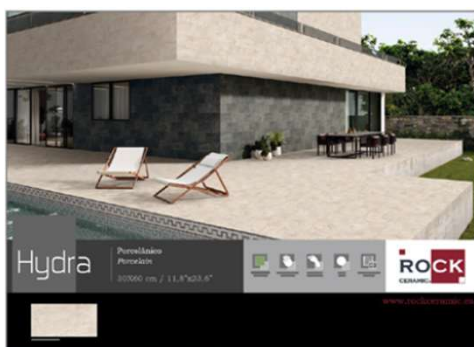

HYDRA COLLECTION- TECHNICAL PANELS

RC-369 HYDRA BEIGE 30x60
1925x1005x13
Code: 036491
Hydra Beige 30X60 (8pc)
Weight: 41,18Kgs
Price: E10- 60,00€