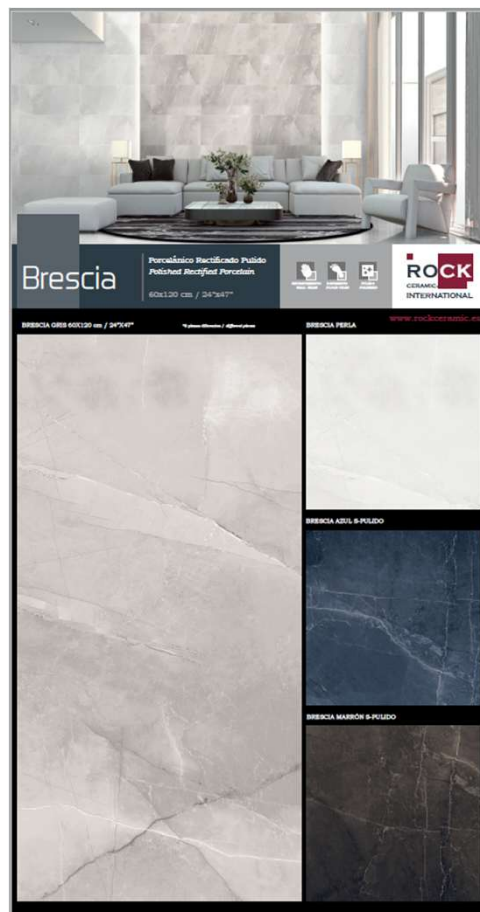

BRESCIA COLLECTION- TECHNICAL PANELS

Brescia Perla 60X120(1Pc), Brescia Gris Corte 37X37(1Pc), Brescia Azul Corte 37X37(1Pc) Brescia Marrón Corte 37X37(1Pc)
Weight: 41,55Kgs
Price: E35-69,27 €

RC-678 BRESCIA GRIS 60X120
1925x1005x13
Code: 036571

Brescia Gris 60X120(1Pc), Brescia Perla Corte 37X37(1Pc), Brescia Azul Corte 37X37(1Pc) Brescia Marrón Corte 37X37(1Pc)
Weight: 41,55Kgs
Price: E10-60,00 €

Brescia Azul 60X120(1Pc), Brescia Perla Corte 37X37(1Pc), Brescia Gris Corte 37X37(1Pc) Brescia Marrón Corte 37X37(1Pc)
Weight: 41,55Kgs
Price: E10-60,00 €

Brescia Marrón 60X120(1Pc), Brescia Perla Corte 37X37(1Pc), Brescia Gris Corte 37X37(1Pc) Brescia Azul Corte 37X37(1Pc)
Weight: 41,55Kgs
Price: E120-60,00 €