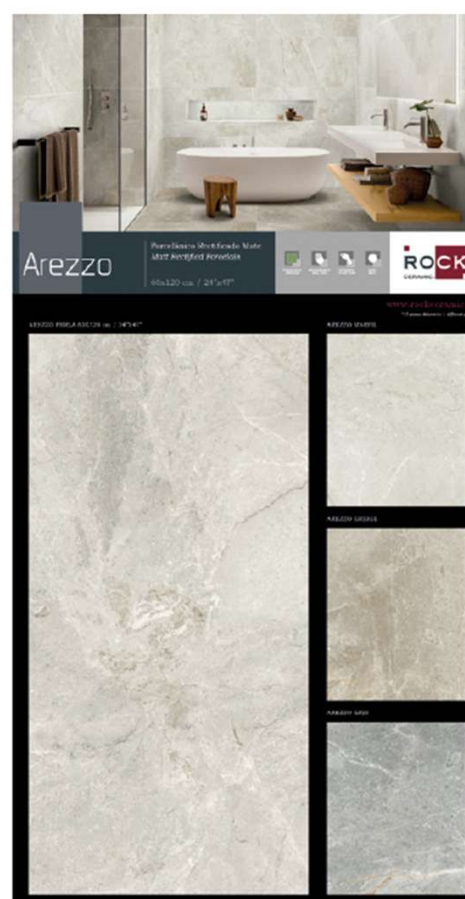

RC-507 AREZZO PERLA MT 60X120
1925x1005x13
Code: 019969

Arezzo Perla 60x120 (1pc), Arezzo Marfil Corte 30x37,
Arezzo Greige Corte 30x37; Arezzo Gris Corte 30x37
Peso: 35,96Kg
Price: E10- 60,00€