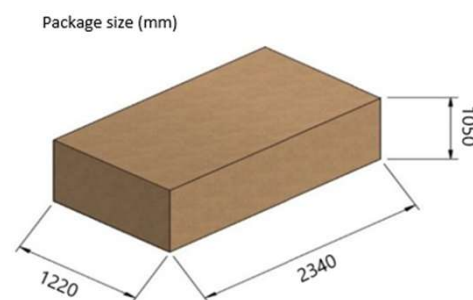

Aerial View

Side View

Package size (mm)

TUNEZ- DISPLAY RACK

Number of Thecnical Panels:	17
Thecnical Panel Size:	1925x1005 mm
Weight of wooden box and display stand:	600 kgs
Price (Taxes and Thecnical panels not included):	2.095,00 €