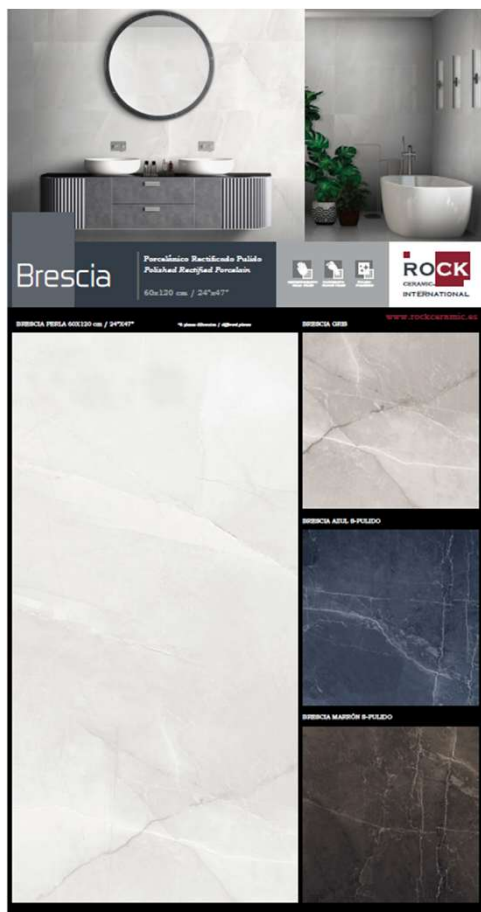

BRESCIA COLLECTION- TECHNICAL PANELS

RC-677 BRESCIA PERLA 60X120
1925x1005x13
Code: 029876

Brescia Perla 60X120(1Pc), Brescia Gris Corte 37X37(1Pc), Brescia Azul Corte 37X37(1Pc) Brescia Marrón Corte 37X37(1Pc)
Weight: 41,55Kgs
Price: E35-69,27 €

Brescia Gris 60X120(1Pc), Brescia Perla Corte 37X37(1Pc), Brescia Azul Corte 37X37(1Pc) Brescia Marrón Corte 37X37(1Pc)
Weight: 41,55Kgs
Price: E10-60,00 €

Brescia Azul 60X120(1Pc), Brescia Perla Corte 37X37(1Pc), Brescia Gris Corte 37X37(1Pc) Brescia Marrón Corte 37X37(1Pc)
Weight: 41,55Kgs
Price: E10-60,00 €

Brescia Marrón 60X120(1Pc), Brescia Perla Corte 37X37(1Pc), Brescia Gris Corte 37X37(1Pc) Brescia Azul Corte 37X37(1Pc)
Weight: 41,55Kgs
Price: E120-60,00 €