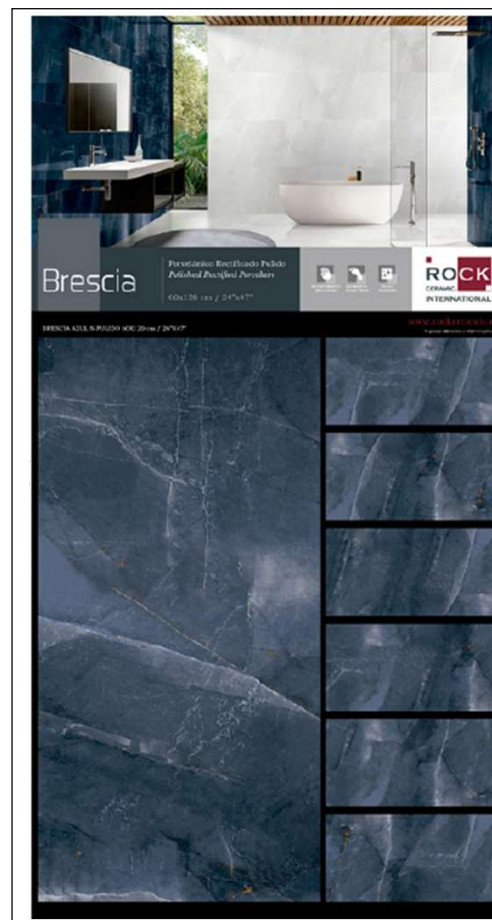

RC-602 BRESCIA AZUL 60X120
1925x1005x13
Code: 029713
Brescia Azul 60X120 (1pc)
Weight: 32,99Kgs
Price: E10-60,00 €