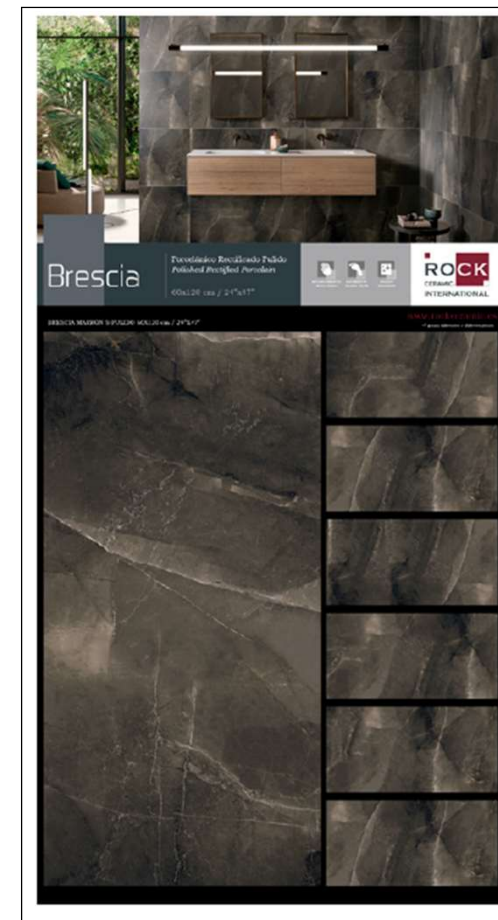

RC-603 BRESCIA MARRON 60X120
1925x1005x13
Code: 029713
Brescia Marron 60X120 (1pc)
Weight: 32,99Kgs
Price: E10-60,00 €