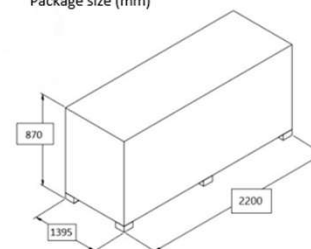

Number of Thecnical Panels:	12
Thecnical Panel Size:	1925x1005 mm
Weight of wooden box and display stand:	400 kgs
Price (Taxes and Thecnical panels not included):	1.650,00 €

Display stand size

Front view

Aerial View

Side View

Package size (mm)

TUNEZ- DISPLAY RACK

Number of Thecnical Panels:	17
Thecnical Panel Size:	1925x1005 mm
Weight of wooden box and display stand:	600 kgs
Price (Taxes and Thecnical panels not included):	2.095,00 €