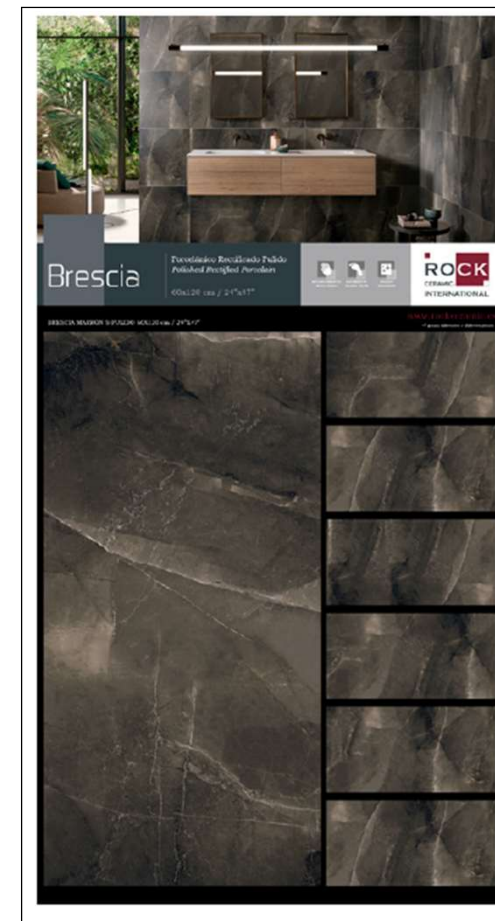

RC-603 BRESCIA MARRON 60X120
1925x1005x13
Code: 029713
Brescia Marron 60X120 (1pc)
Weight: 31,00Kgs
Price: E10-60,00 €