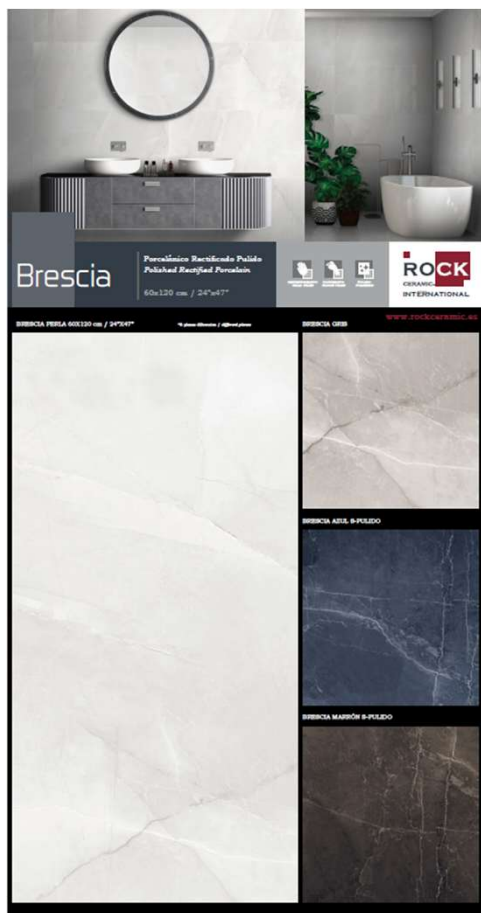

BRESCIA COLLECTION- TECHNICAL PANELS

RC-677 BRESCIA PERLA 60X120
1925x1005x13
Code: 029876

Brescia Perla 60X120(1Pc), Brescia Gris Corte 37X37(1Pc), Brescia Azul Corte 37X37(1Pc) Brescia Marrón Corte 37X37(1Pc)
Weight: 39,40Kgs
Price: E35-69,27 €