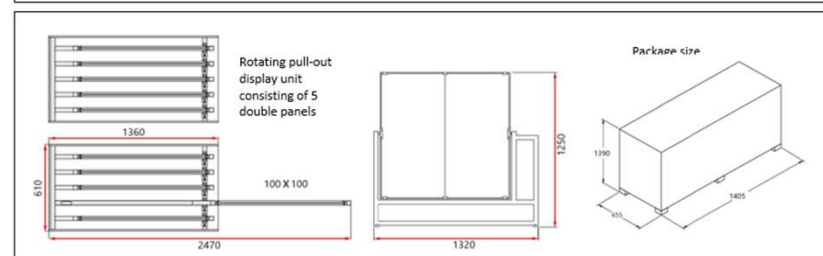

Number of Thecnical Panels:	12
Thecnical Panel Size:	1925x1005 mm
Weight of wooden box and display stand:	400 kgs
Price (Taxes and Thecnical panels not included):	1.650,00 €

Display stand size

Front view