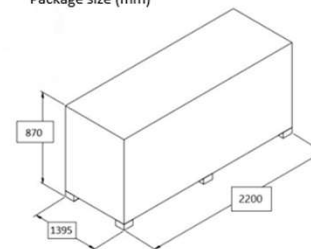

Package size (mm)