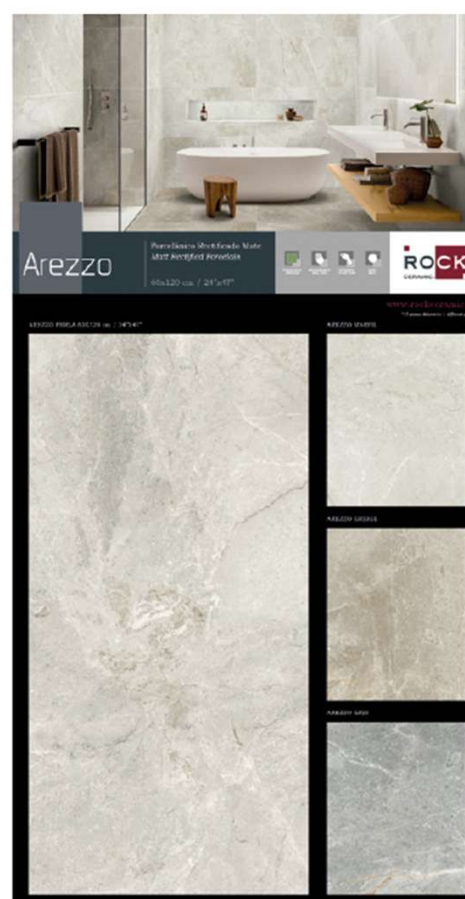

RC-507 AREZZO PERLA MT 60X120
1925x1005x13
Code: 019969

Arezzo Perla 60x120 (1pc), Arezzo Marfil Corte 30x37,
Arezzo Greige Corte 30x37; Arezzo Gris Corte 30x37
Peso: 32,44Kg
Price: E10- 60,00€