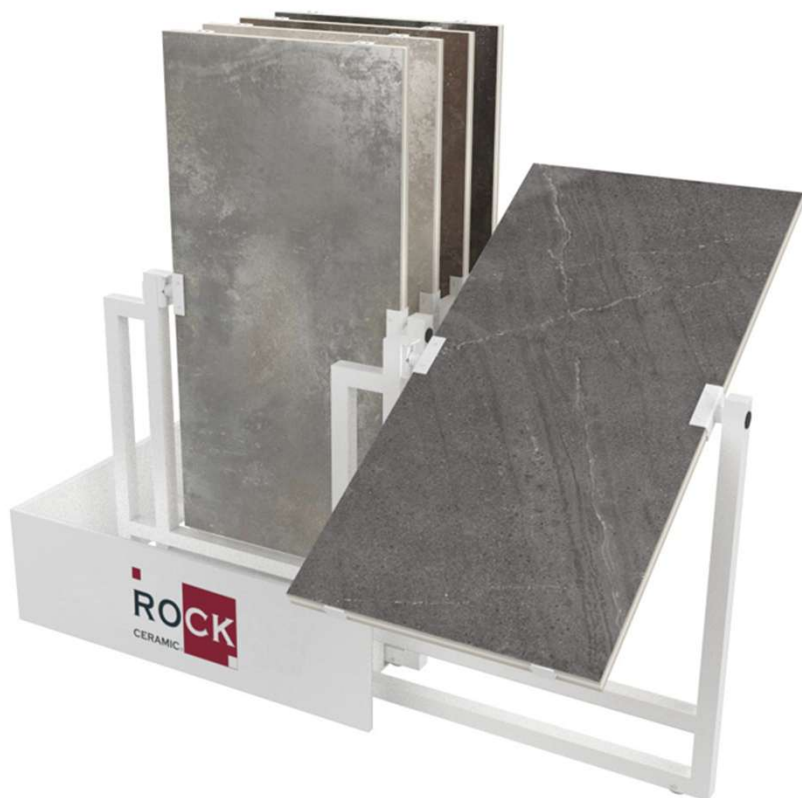

ROCKGIRO – CUNA DISPLAY RACK