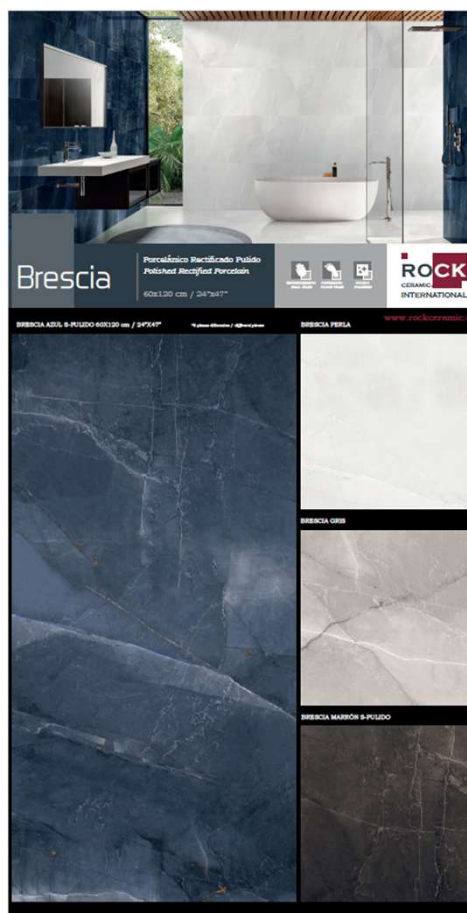

RC-679 BRESCIA AZUL 60X120
1925x1005x13
Code: 036572

Brescia Azul 60X120(1Pc), Brescia Perla Corte 37X37(1Pc), Brescia Gris Corte 37X37(1Pc) Brescia Marrón Corte 37X37(1Pc)
Weight: 39,40Kgs
Price: E10-60,00 €