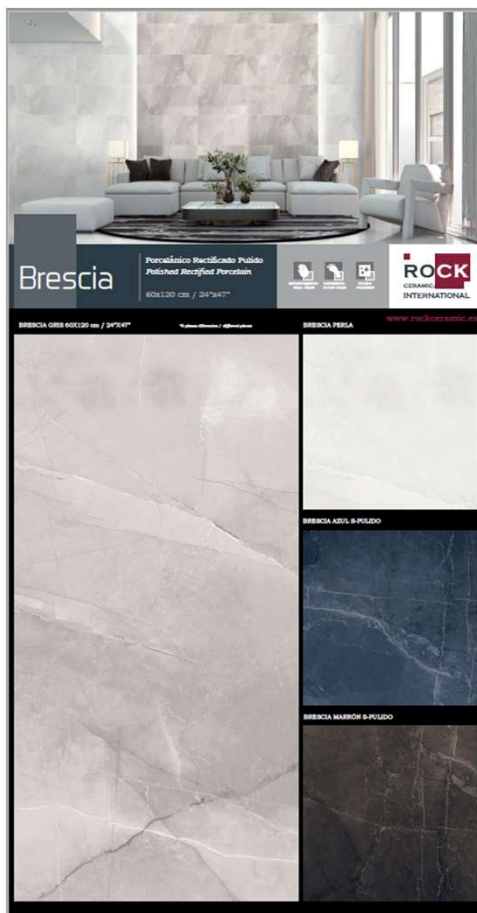

RC-678 BRESCIA GRIS 60X120
1925x1005x13
Code: 036571

Brescia Gris 60X120(1Pc), Brescia Perla Corte 37X37(1Pc), Brescia Azul Corte 37X37(1Pc) Brescia Marrón Corte 37X37(1Pc)
Weight: 39,40Kgs
Price: E10-60,00 €