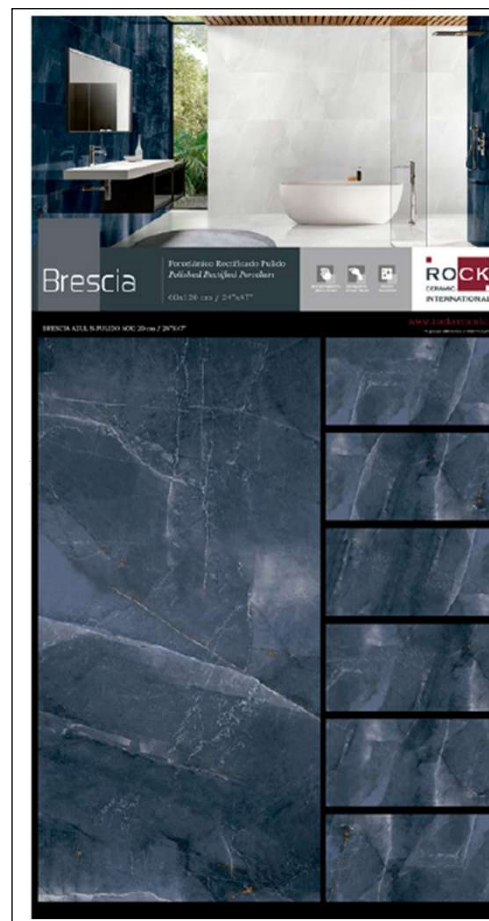

RC-602 BRESCIA AZUL 60X120
1925x1005x13
Code: 029713
Brescia Azul 60X120 (1pc)
Weight: 31,00Kgs
Price: E10-60,00 €