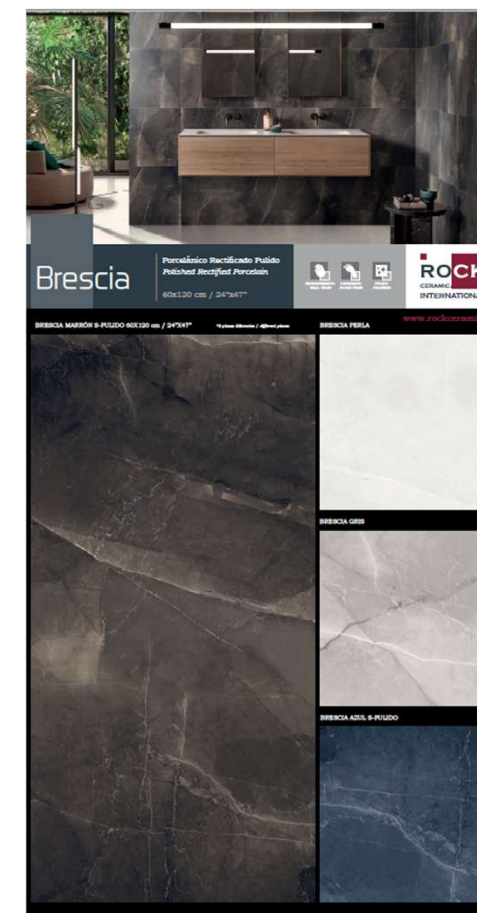

RC-680 BRESCIA MARRON 60X120
1925x1005x13
Code: 036573

Brescia Marron 60X120(1Pc), Brescia Perla Corte 37X37(1Pc), Brescia Gris Corte 37X37(1Pc) Brescia Azul Corte 37X37(1Pc)
Weight: 39,40Kgs
Price: E120-60,00 €