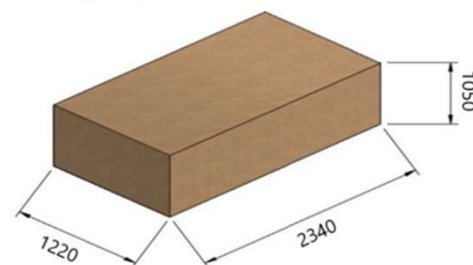

Number of Technical Panels:	17
Technical Panel Size:	1925x1005 mm
Weight of wooden box and display stand:	600 kgs
Price (Taxes and Technical panels not included):	2.095,00 €

Package size (mm)