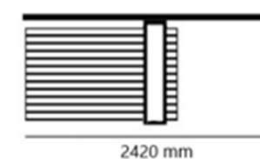

Aerial View