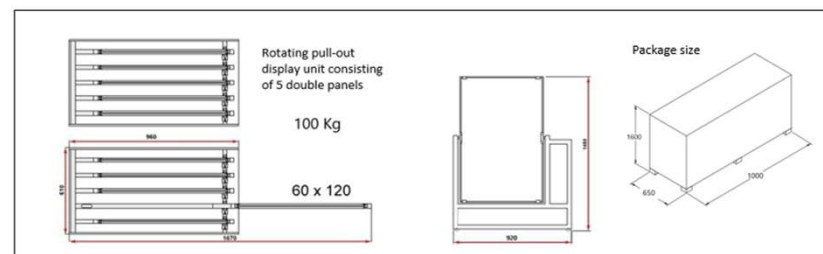

Number of Thecnical Panels:	12
Thecnical Panel Size:	1925x1005 mm
Weight of wooden box and display stand:	400 kgs
Price (Taxes and Thecnical panels not included):	1.650,00 €

Display stand size

Front view