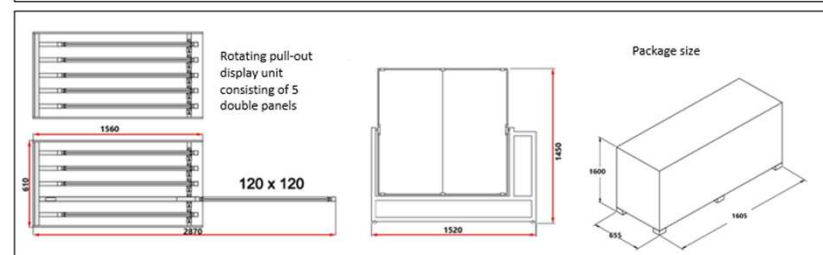

Number of Thecnical Panels:	12
Thecnical Panel Size:	1925x1005 mm
Weight of wooden box and display stand:	400 kgs
Price (Taxes and Thecnical panels not included):	1.650,00 €

Display stand size

Front view