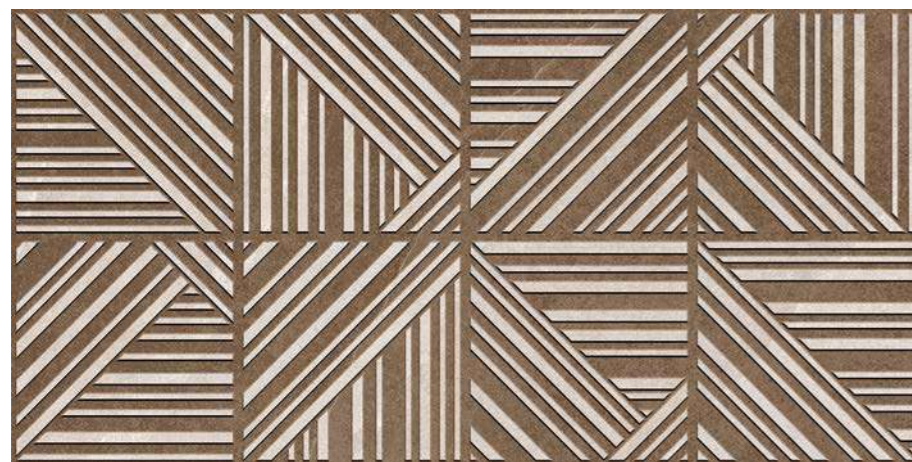

BALTIC STRIPES-R CREAM LUX 60X120
4 piezas diferentes / different pieces

M82