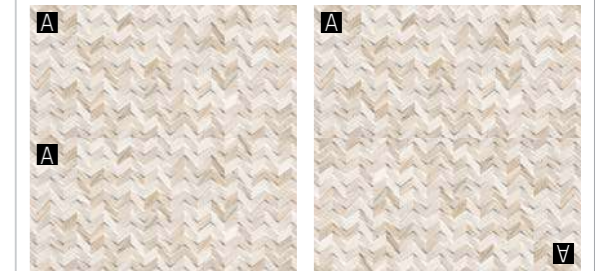

Tuscan

Porcelánico Rectificado Mate
Matt Rectified Porcelain
60x120 cm / 23,6"x47,2"
Porcelánico Mate
Matt Porcelain
30x60 cm / 35,4"x35,4"

M82

M82

M22

M22

M22

M17

M17

INSTRUCCIONES DE COLOCACIÓN HANDLING INSTRUCTIONS

TUSCAN CHEVRON-R 30x60

Durante el montaje, la decorada debe colocarse siempre en la misma dirección para mantener la continuidad de la gráfica.

During assembly, the decoration must always be placed in the same direction to maintain the continuity of the pattern.

INSTRUCCIONES DE COLOCACIÓN

HANDLING INSTRUCTIONS

TUSCAN DECOR 60x120

Durante el montaje, la decorada debe colocarse siempre en la misma dirección para mantener la continuidad de la gráfica.

During assembly, the decoration must always be placed in the same direction to maintain the continuity of the pattern.

Packing List

Formato Size	Pzas/Caja Tiles/Box	m²/Caja m²/Box	Kg/Caja Kg/Box	Caja/Palé Box/Pallet	m²/Palé m²/Pallet	Kg/Palé Nt Kg/Pallet Nt	Tipo/Palé Type/Pallet
60x120	2	1,44	34,40	30	43,20	1.052,00	EUR
30x60	8	1,44	26,10	40	57,60	1.044,00	EUR
30x60R	8	1,44	25,60	40	57,60	1.024,00	EUR