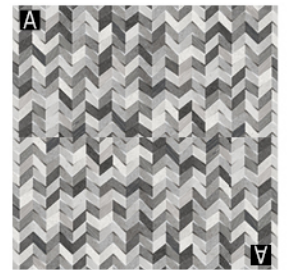

BALTIC MALLA **P57**
CUADRADO 30x30