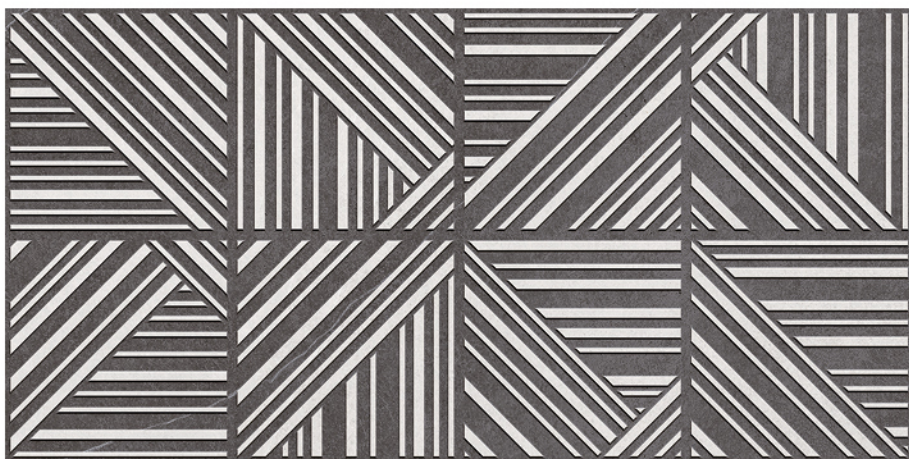

BALTIC CREAM LUX DETAIL

BALTIC DECOR GREY LUX DETAIL

BALTIC DECOR GREY LUX DETAIL

BALTIC DECOR GREY LUX 60X120  
8 piezas diferentes / *different pieces*

M82

BALTIC STRIPES-R WHITE LUX 60X120  
4 piezas diferentes / *different pieces*