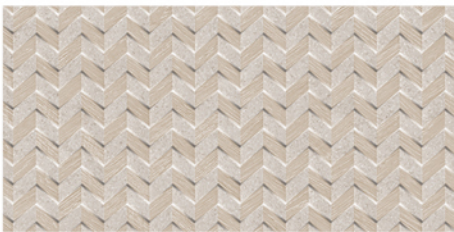

BALTIC CHEVRON-R CREAM LUX 30x60 **M17**